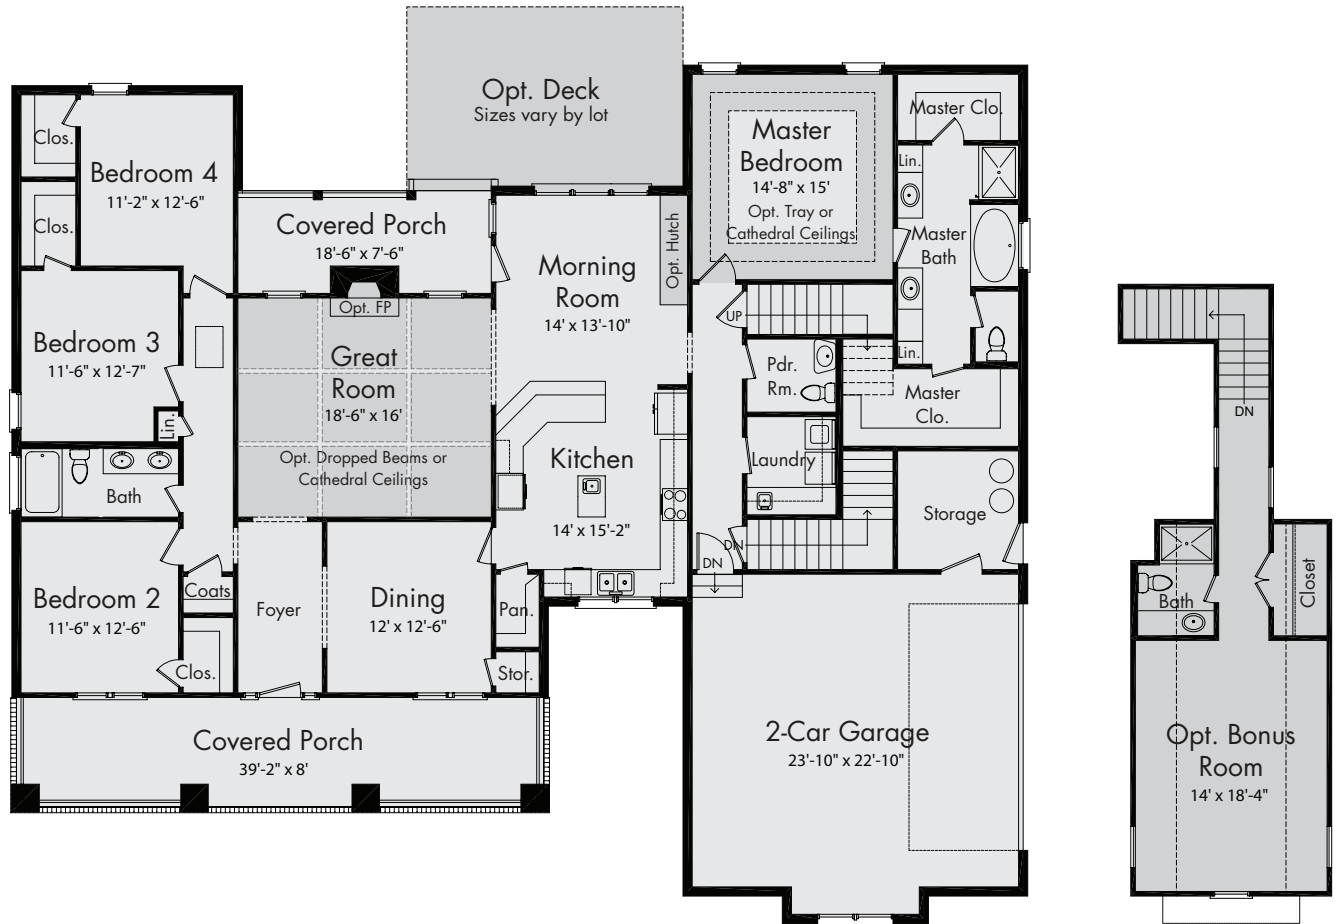

# Monroe FLOOR PLANS

# Monroe FLOOR PLANS

Southern  
Development  
Homes

MONROE

Main Level

All dimensions shown in this brochure are approximate and plans and specifications are subject to modifications and improvements at any time without notice. Many plans have alternate finish layouts and optional wet bars. See sales representative for details.

## Legend

- Included
- Optional

Lower Level