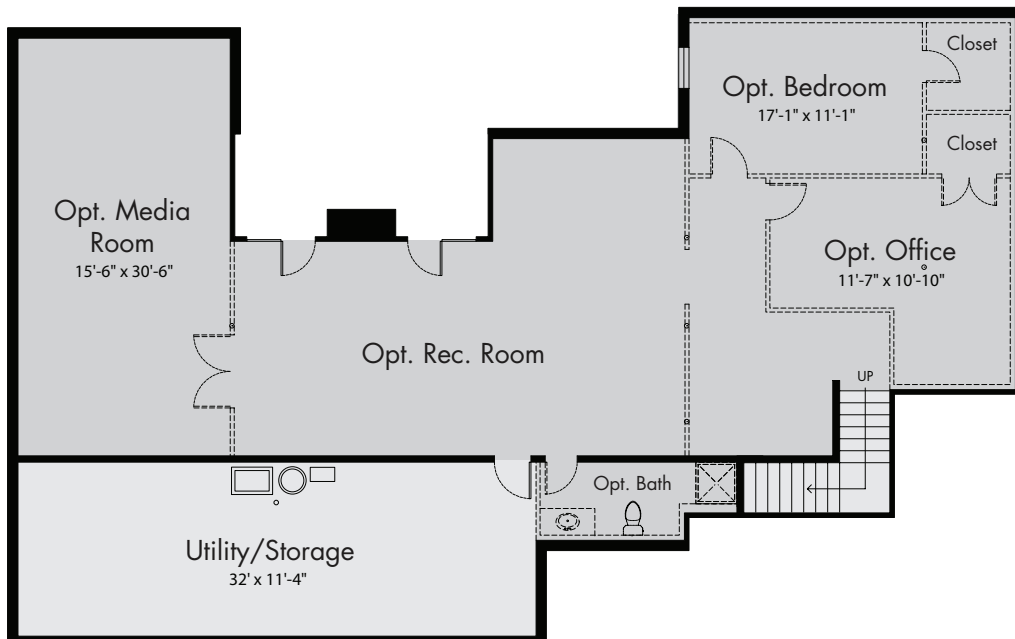

# Monroe FLOOR PLANS

# Monroe FLOOR PLANS

Southern  
Development  
Homes

MONROE

Main Level

All dimensions shown in this brochure are approximate and plans and specifications are subject to modifications and improvements at any time without notice. Many plans have alternate finish layouts and optional wet bars. See sales representative for details.

## Legend

- Included
- Optional

Lower Level