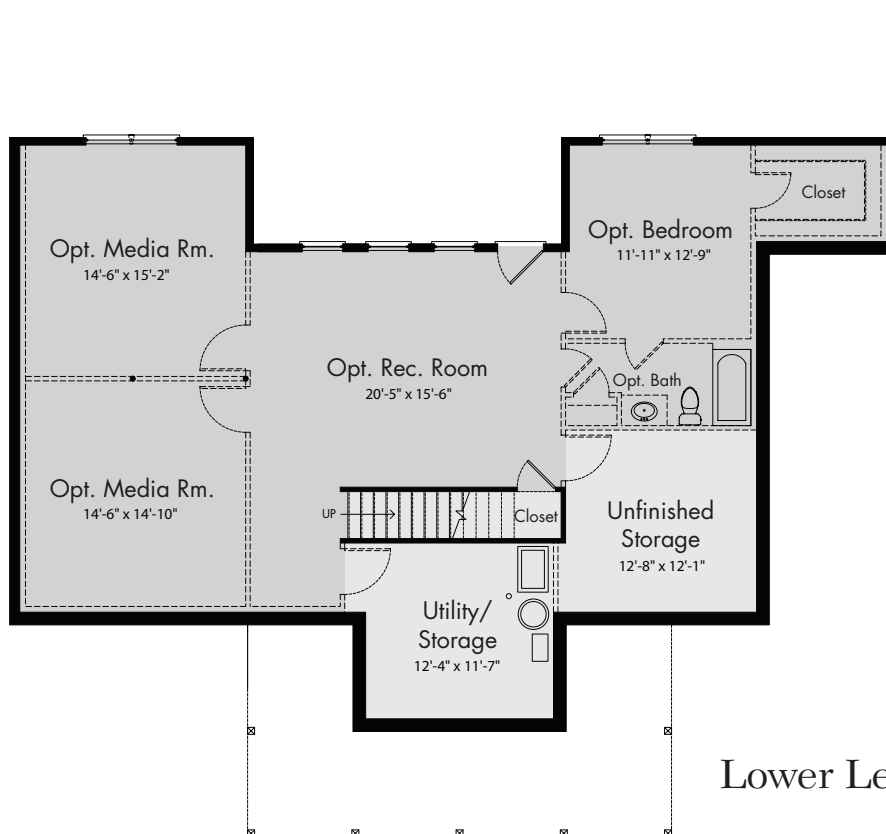

Wellington FLOOR PLANS

Wellington FLOOR PLANS

Southern
Development
Homes

WELLINGTON

Main Level

All dimensions shown in this brochure are approximate and plans and specifications are subject to modifications and improvements at any time without notice. Many plans have alternate finish layouts and optional wet bars. See sales representative for details.

Opt. 2nd Floor Master

Upper Level

Alternate Bonus Room
Bedroom & Full Bath

Lower Level

Legend

- Included
- Optional

The Better Built Home

Southern Development builds quality homes and communities throughout the central Virginia region. Since 1999, we've built homes that are known for their beauty, energy efficiency, and high quality. We use the latest technologies and building equipment available to ensure that each house we construct will be around for many years to come. We build each of our homes with your comfort and ease of living in mind.