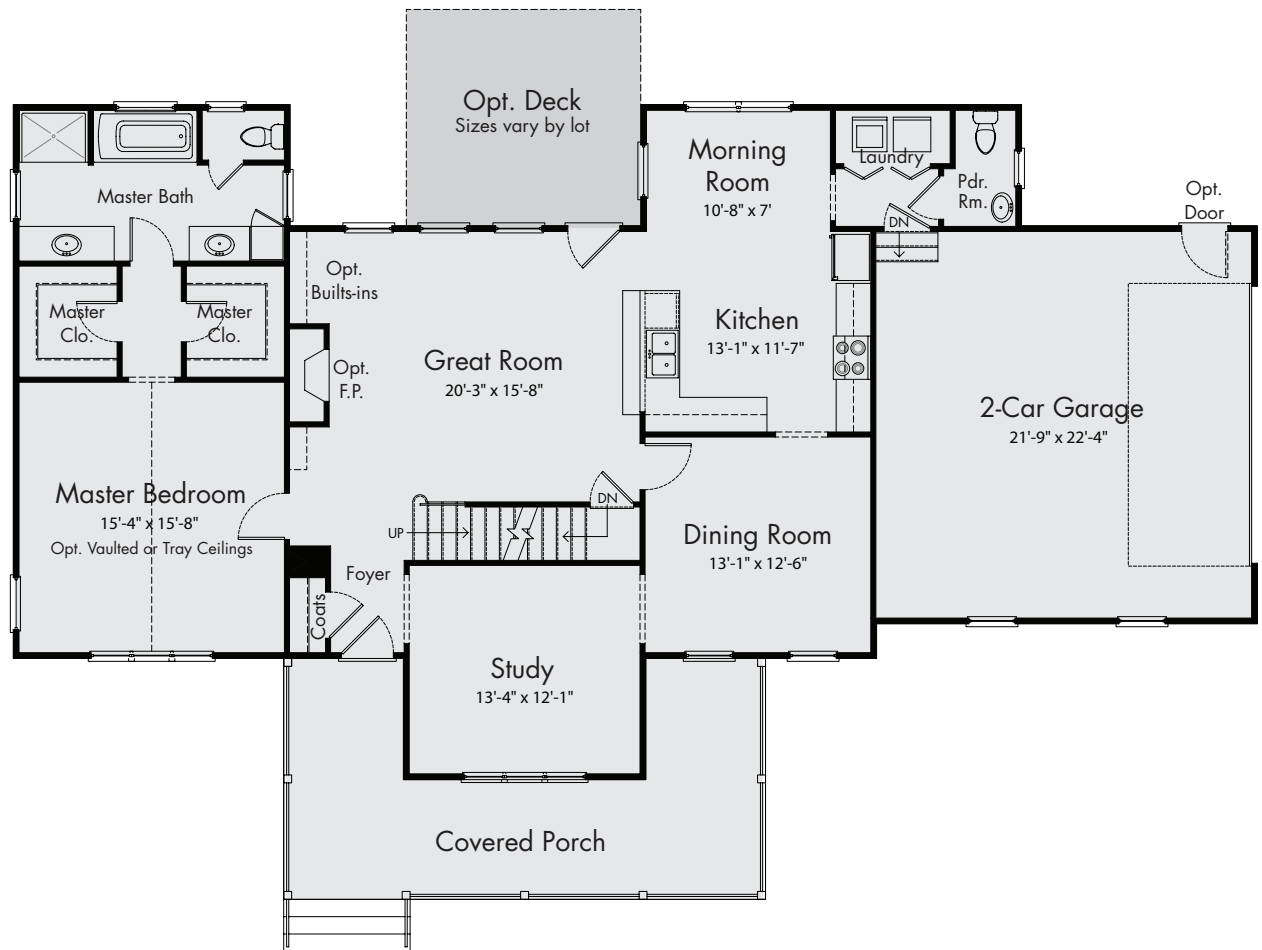

Wellington FLOOR PLANS

Wellington FLOOR PLANS

Southern
Development
Homes

WELLINGTON

Main Level

All dimensions shown in this brochure are approximate and plans and specifications are subject to modifications and improvements at any time without notice. Many plans have alternate finish layouts and optional wet bars. See sales representative for details.

Opt. 2nd Floor Master

Upper Level

Alternate Bonus Room
Bedroom & Full Bath

Lower Level

Legend

- Included
- Optional

The Better Built Home

Southern Development builds quality homes and communities throughout the central Virginia region. Since 1999, we've built homes that are known for their beauty, energy efficiency, and high quality. We use the latest technologies and building equipment available to ensure that each house we construct will be around for many years to come. We build each of our homes with your comfort and ease of living in mind.